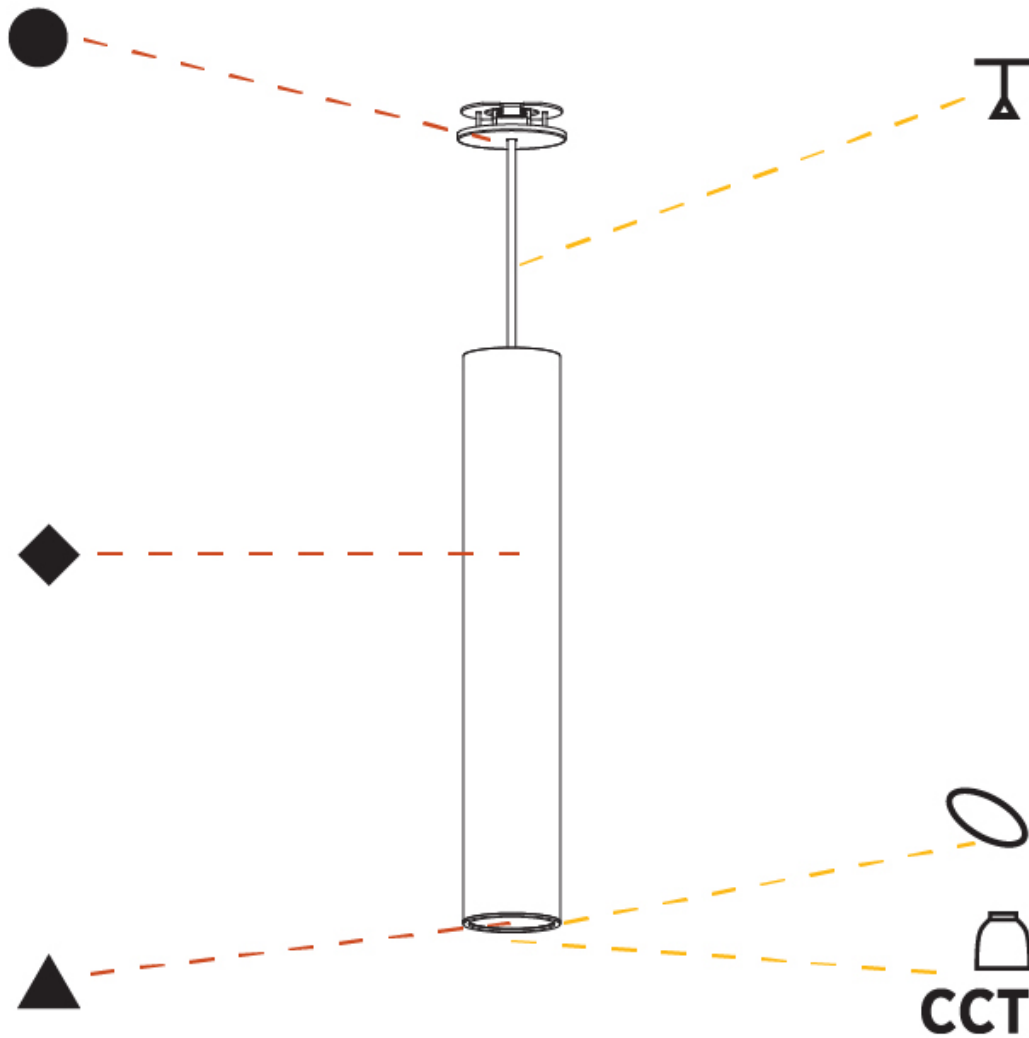

HANGOVER MONOPOINT RECESSED CANOPY SUSPENSION

A300161-

PROJECT
TYPE
SPECIFIER
QUANTITY
DATE