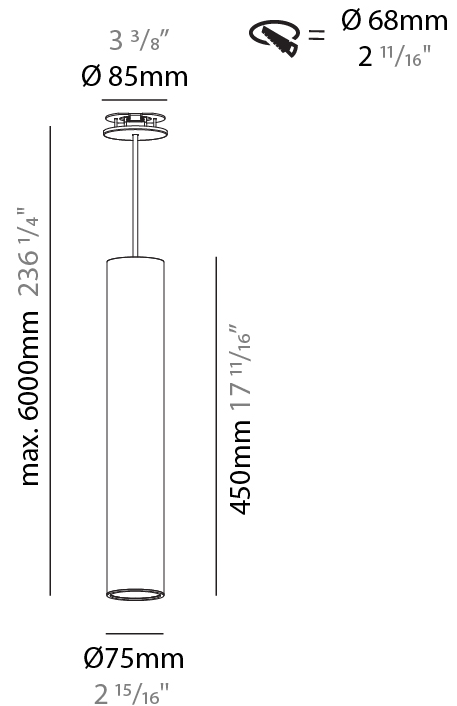

PHYSICAL

Shape: Cylinder
Diameter (mm): 75
Diameter (in): 2 15/16
Height (mm): 450
Height (in): 17 11/16
Max. Overall Height (mm): 2450
Max. Overall Height (in): 96 7/16
Light Distribution: Direct / Indirect
Diffuser: Shine Ring 0-6
Fixture Finish: SSR / BKV / CWI / CRY / HAB / UFT / ITA / RUA / FTG / MYG / LOD / PUS / FRO / FUP / KIA / POP / BLS / SPG / MEY / GOH / GUM / CHC / COM / ABZ / JAG / OBR / MOS / ROR
Fixture Material: Aluminum
Cable Details: 2000mm / 6000mmm Cable in White / Black / Orange / Red
Cut-out Measurements: 68mm / 2 11/16"

ELECTRICAL

Lamp Type: LED (Zhaga Standard)
Input Wattage (W): 19
Total Output Wattage (W): 17.2
Dimming: Non-Dimming / Phase Dimming (120vac Only)
Driver Included: Yes
Driver Location: Integrated
Driver Type: Constant Current - Universal
Driver Class: Class 2
Input Voltage (V): 120 - 277
Constant Current (MA): 500
Upon Request: (Not included - see components) Remote: 0-10Vdc dimming

LED

Number of LEDs: 1
Color Temperature (*K): 2700 / 3000 / 4000
Max. Delivered Lumen (lm): 923
CRI: >90 CRI
Lamp Life (hrs): 50000
Upon Request: ***3500K available in minimum quantities (larger quantities upon request)

OPTICAL

Reflector°: 18 / 36 / 52

RATINGS AND CERTIFICATIONS

Certified By: Certified for North American Standards
IP rating: IP20